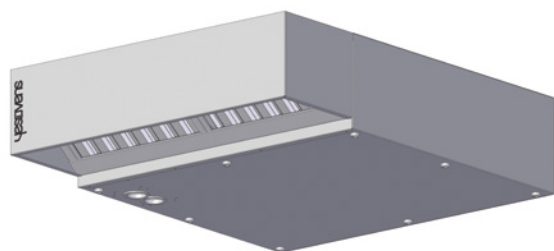

## ego Accessories

Code	Description
CAP-EGO	Hood for EGO ovens
YSTEKO	6 levels stand (LxDxH) 900x890x720 mm
390200002	7 trays GN 1/1 trayholder (L/R)
390200004	11 trays GN 1/1 trayholder (L/R)
	Stainless steel AISI 316 cooking chamber for EGO 7T*
	Stainless steel AISI 316 cooking chamber for EGO 11T*

\* optional only at the order placement

Hood for Ego oven

11 trays GN 1/1 trayholder (L/R)

7 trays GN 1/1 trayholder (L/R)