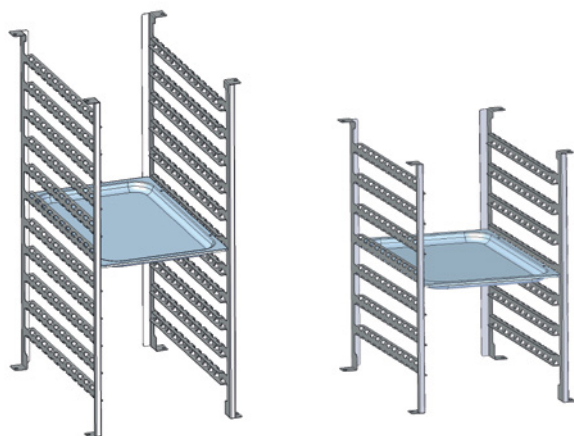

## ego Accessories

Code	Description
CAP-EGO	Hood for EGO ovens
YSTEKO	6 levels stand (LxDxH) 900x890x720 mm
390200002	7 trays GN 1/1 trayholder (L/R)
390200004	11 trays GN 1/1 trayholder (L/R)
	Stainless steel AISI 316 cooking chamber for EGO 7T*
	Stainless steel AISI 316 cooking chamber for EGO 11T*

\* optional only at the order placement

Hood for Ego oven

11 trays GN 1/1 trayholder (L/R)

7 trays GN 1/1 trayholder (L/R)